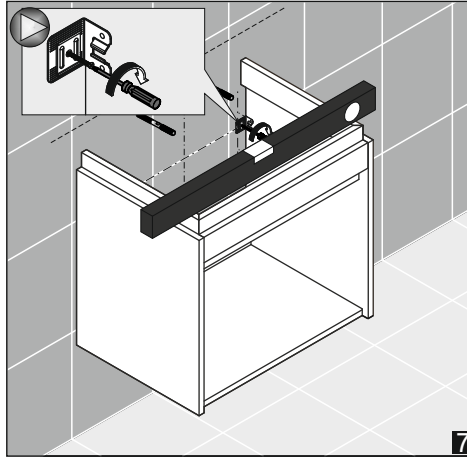

Kullanılan Modeller: Blanc, Charlotte, Sapphire, Liv, Bold, Heldig, Drexel, Drop, Loft, Allure, Dora, Sei, Allegro.