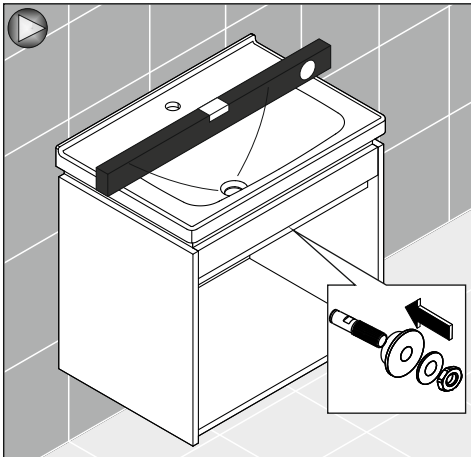

Kullanılan Modeller: Blanc, Charlotte, Sapphire, Liv, Bold, Heldig, Drexel, Drop, Loft, Allure, Dora, Sei, Allegro.